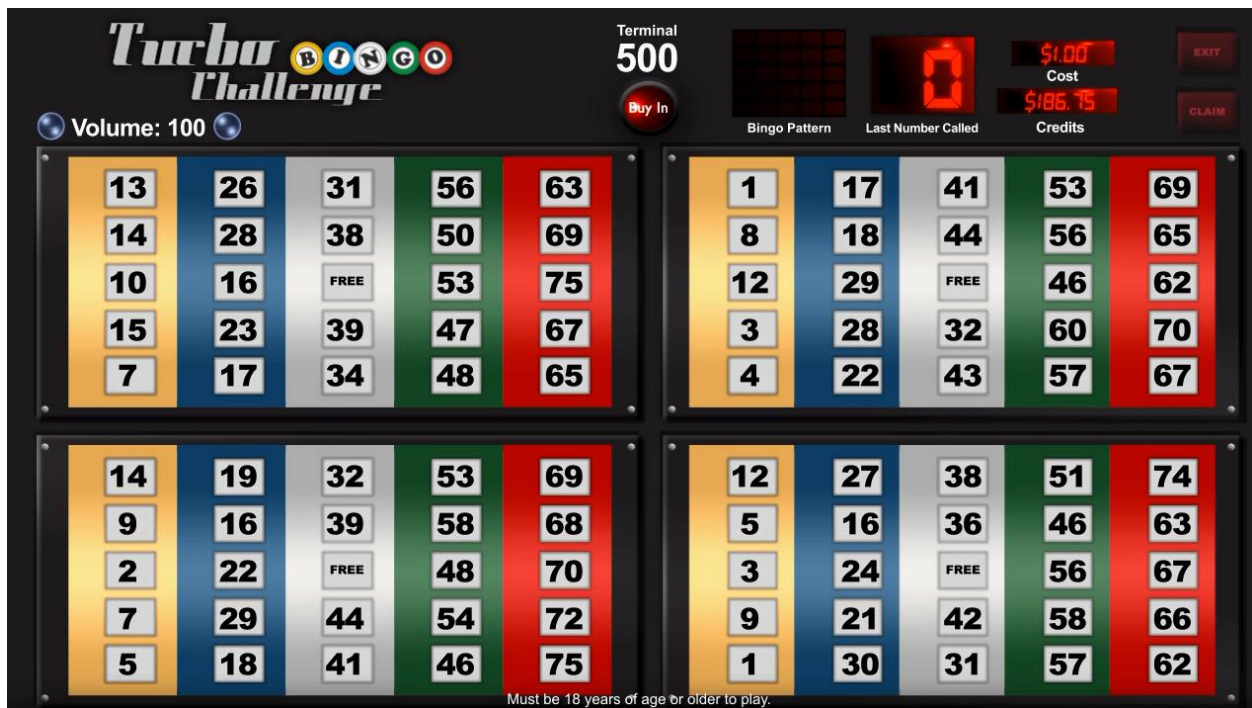

Overview of Turbo Challenge

Turbo Challenge is an exciting Shutter Board style bingo game that is played prior to a session and at intermission. Turbo Challenge is currently being played at Morning sessions (Fri – Sun) and Late Nite sessions (Mon – Wed). Turbo Challenge is played on the Gecko Terminals

**Each Card per game is \$0.50. 50% Prize Payout on each game.
10% goes towards a Progressive Pot**

Getting started:

- Turbo Challenge consists of 10 individual games where your play for a "One Line" pattern
- 10 Individual Games will be played prior to a session and 10 games will be played at intermission.
- Before playing Turbo Challenge, be sure you have purchased electronic credits at the sales counter.
- Select [POD Games] from the Main Menu screen.
- Select the [Turbo Challenge Bingo] Icon

Turbo Challenge Progressive Prize

- The Turbo Challenge Progressive Prize shall be awarded to the first player achieving a “One Line” pattern within the specified designated number.
- The Designated number of calls shall begin at 4 numbers
- Once the Turbo Challenge Progressive reaches \$1,000, the designated number will increase by one number every 500 games played.